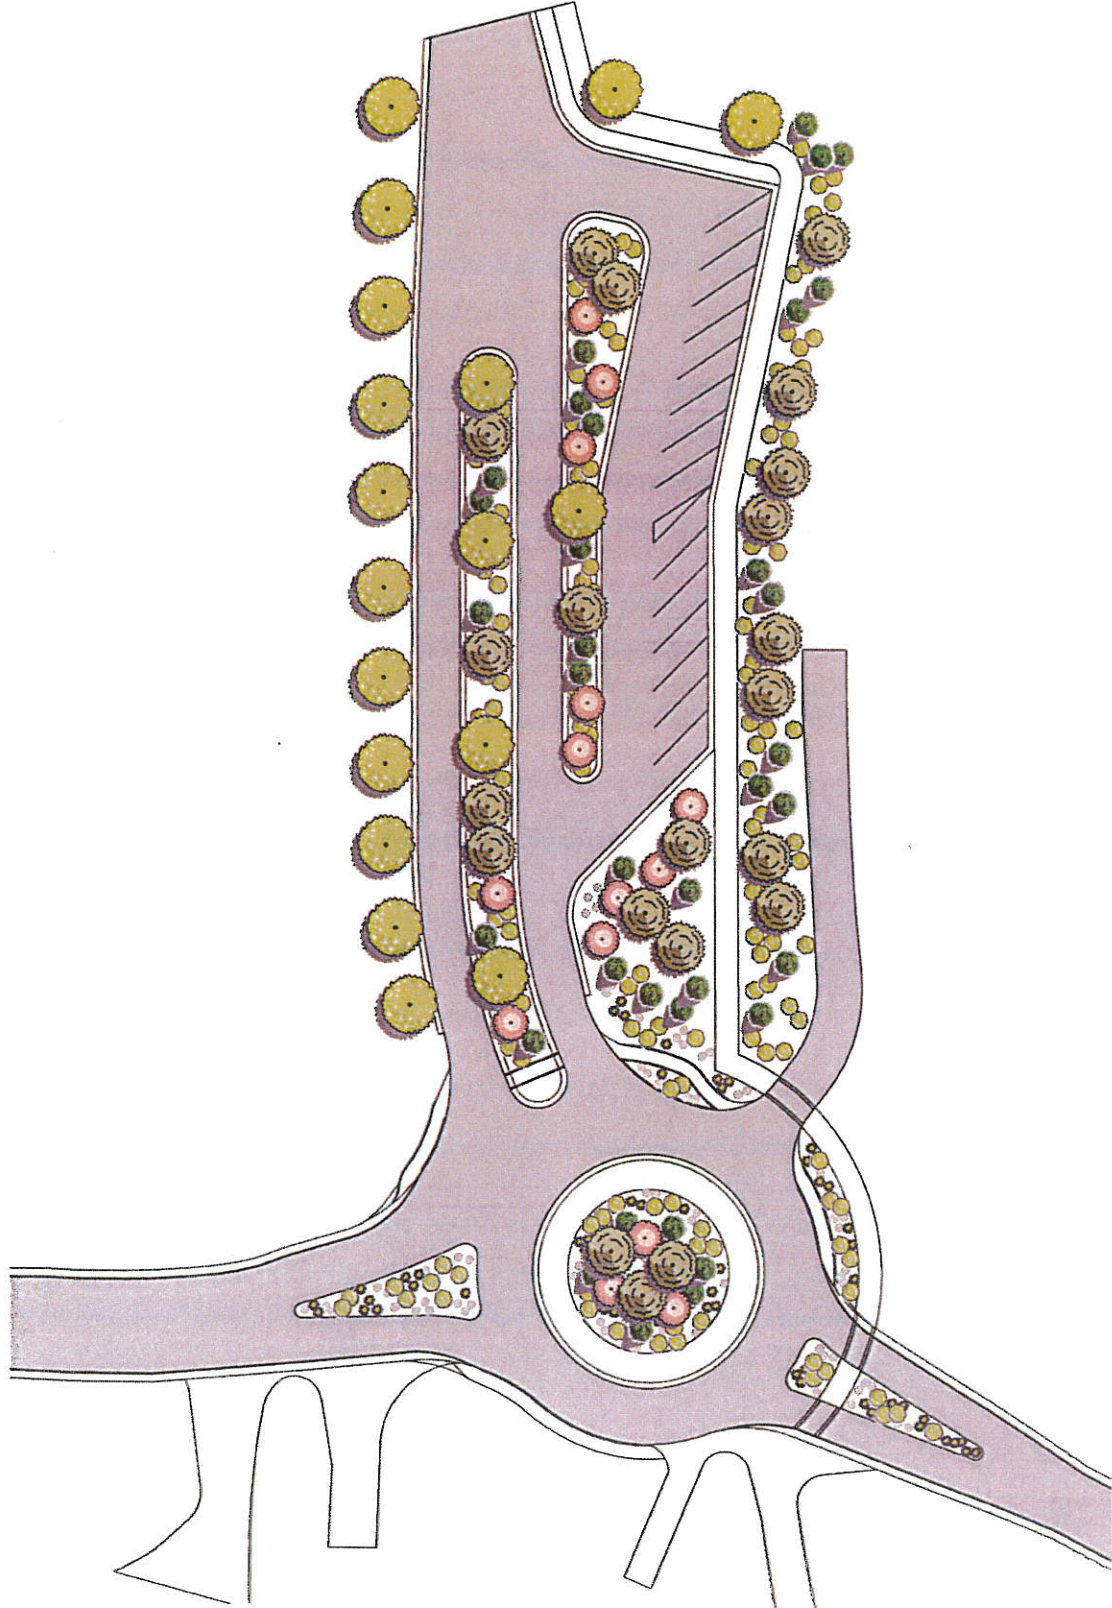

# EXHIBIT F

PLANT LEGEND

	DECIDUOUS TREE	31
	SEMI-DECIDUOUS TREE	14
	SHRUB	16
	SMALL EVERGREEN TREE	15
	PAVING	12
	PERENNIALS	71
	SPRINGS	128

WHITAKER FARMS ROUNDABOUT @ 600 N & RIVER RD

2100 PCH  
05/13/17