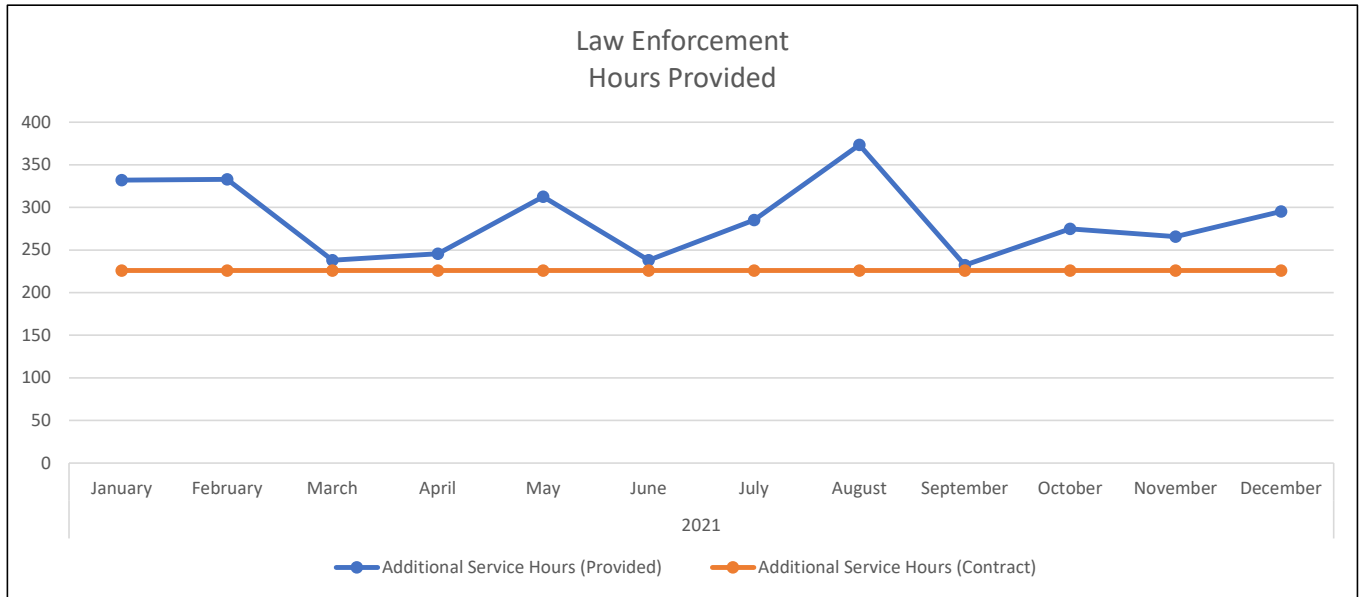

Midway City Council
21 February 2023
Regular Meeting

Department
Reports

**MIDWAY CITY
SHERIFF'S DEPARTMENT MONTHLY SUMMARIES
(CY 2021)**

YR	Month	Hours Logged in Midway	Base Service Hours (Provided)	Additional Service Hours (Provided)	Additional Service Hours (Contract)	Additional Service Hours (No Charge)	Number of Traffic Stops	
2021	January	384	52	332	226	106	341	
	February	392	59	333	226	107	392	
	March	300.9	63	237.9	226	11.9	228	
	April	296.2	50.4	245.8	226	19.8	186	
	May	296.2	44.7	312.7	226	42	154	
	June	314.9	77	237.9	226	11.9	187	
	July	333.8	48.5	285.3	226	59.3	171	
	August	413.1	39.7	373.4	226	147.4	166	
	September	271.1	38.8	232.3	226	6.3	166	
	October	324.5	49.8	274.7	226	48.7	158	
	November	303.5	37.9	265.6	226	39.6	191	
	December	348.2	53.1	295.1	226	69.1	143	
	Total		3978.4	613.9	3425.7	2712	669	2483

**MIDWAY CITY
SHERIFF'S DEPARTMENT MONTHLY SUMMARIES
(CY 2022)**

YR	Month	Hours Logged in Midway	Base Service Hours (Provided)	Additional Service Hours (Provided)	Additional Service Hours (Contract)	Additional Service Hours (No Charge)	Number of Traffic Stops	
2022	January	382	50.2	331.8	226	105.8	238	
	February	297.9	26.3	271.6	226	45.6	219	
	March	293	46.6	246.4	226	20.4	167	
	April	292.1	52	240.1	226	14.1	124	
	May	304.8	52.2	252.6	226	26.6	104	
	June	297.4	54	243.4	226	17.4	122	
	July	288.5	50.8	237.7	226	11.7	104	
	August	301.2	70.5	230.7	226	4.7	113	
	September	308.1	62.5	245.6	226	19.6	109	
	October	294.6	37.7	256.9	226	30.9	118	
	November	281.4	39.4	242	226	16	123	
	December	306	54.7	251.3	226	14.7	131	
	Total							