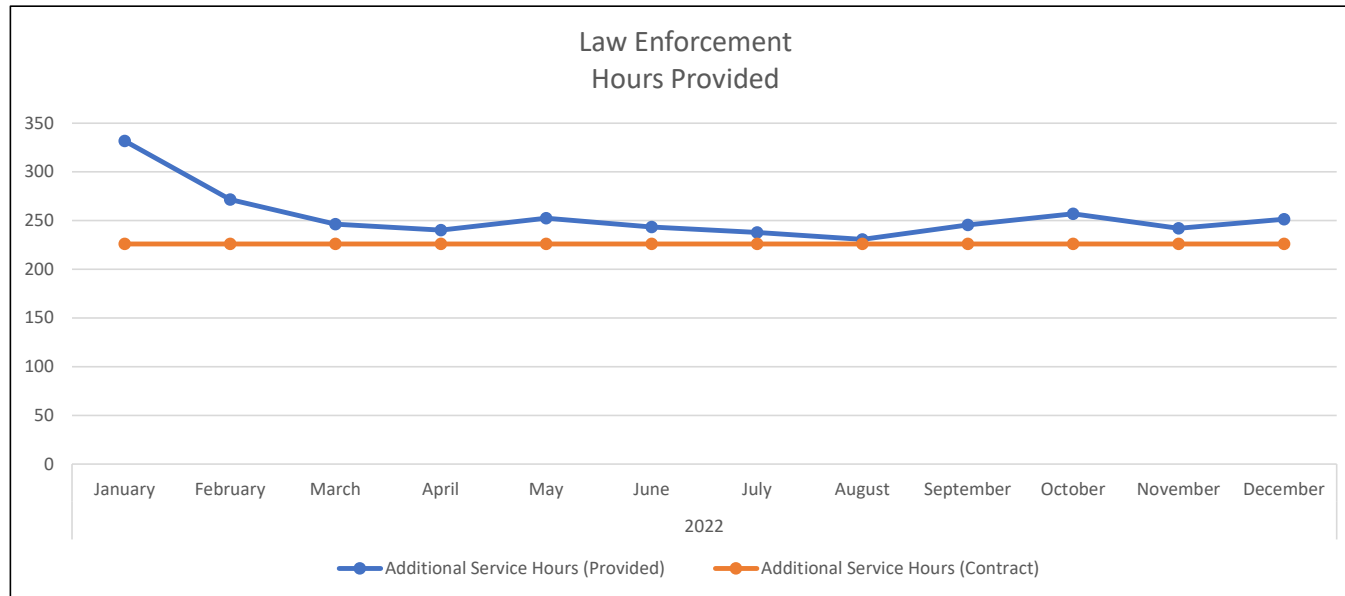

Midway City Council
21 February 2023
Regular Meeting

Department
Reports

**MIDWAY CITY
SHERIFF'S DEPARTMENT MONTHLY SUMMARIES
(CY 2021)**

YR	Month	Hours Logged in Midway	Base Service Hours (Provided)	Additional Service Hours (Provided)	Additional Service Hours (Contract)	Additional Service Hours (No Charge)	Number of Traffic Stops	
2021	January	384	52	332	226	106	341	
	February	392	59	333	226	107	392	
	March	300.9	63	237.9	226	11.9	228	
	April	296.2	50.4	245.8	226	19.8	186	
	May	296.2	44.7	312.7	226	42	154	
	June	314.9	77	237.9	226	11.9	187	
	July	333.8	48.5	285.3	226	59.3	171	
	August	413.1	39.7	373.4	226	147.4	166	
	September	271.1	38.8	232.3	226	6.3	166	
	October	324.5	49.8	274.7	226	48.7	158	
	November	303.5	37.9	265.6	226	39.6	191	
	December	348.2	53.1	295.1	226	69.1	143	
	Total		3978.4	613.9	3425.7	2712	669	2483

**MIDWAY CITY
SHERIFF'S DEPARTMENT MONTHLY SUMMARIES
(CY 2022)**

YR	Month	Hours Logged in Midway	Base Service Hours (Provided)	Additional Service Hours (Provided)	Additional Service Hours (Contract)	Additional Service Hours (No Charge)	Number of Traffic Stops	
2022	January	382	50.2	331.8	226	105.8	238	
	February	297.9	26.3	271.6	226	45.6	219	
	March	293	46.6	246.4	226	20.4	167	
	April	292.1	52	240.1	226	14.1	124	
	May	304.8	52.2	252.6	226	26.6	104	
	June	297.4	54	243.4	226	17.4	122	
	July	288.5	50.8	237.7	226	11.7	104	
	August	301.2	70.5	230.7	226	4.7	113	
	September	308.1	62.5	245.6	226	19.6	109	
	October	294.6	37.7	256.9	226	30.9	118	
	November	281.4	39.4	242	226	16	123	
	December	306	54.7	251.3	226	14.7	131	
	Total							